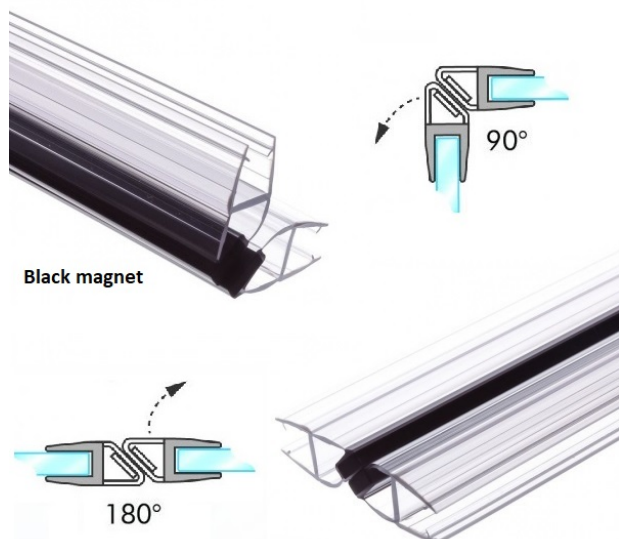

PRODUCT SHEET

Description:

PVC Seal Glass To Glass, Black Magnet, 90/180DG, S-5711, F/8 mm Glass, 2,5 Mtr.

Item number:

15.22.306-5

Units	Box	Carton	HS Code	Barcode
Pair	4	20	3925901000	
				5704866484756

SISO A/S