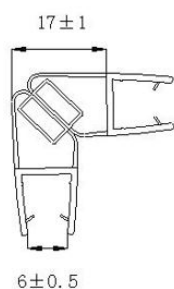

PRODUCT SHEET

Description:

PVC Seal Glass To Glass, Black Magnet, 90/180DG, S-5711, F/8 mm Glass, 2,5 Mtr.

Item number:

15.22.306-5

Units	Box	Carton	HS Code	Barcode
Pair	4	20	3925901000	
				5704866484756

SISO A/S