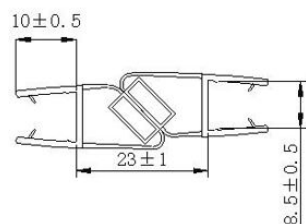

PRODUCT SHEET

Description:

PVC Seal Glass To Glass, Black Magnet, 90/180DG, S-5711, F/8 mm Glass, 2,5 Mtr.

Item number:

15.22.306-5

Units	Box	Carton	HS Code	Barcode
Pair	4	20	3925901000	
				5704866484756

SISO A/S